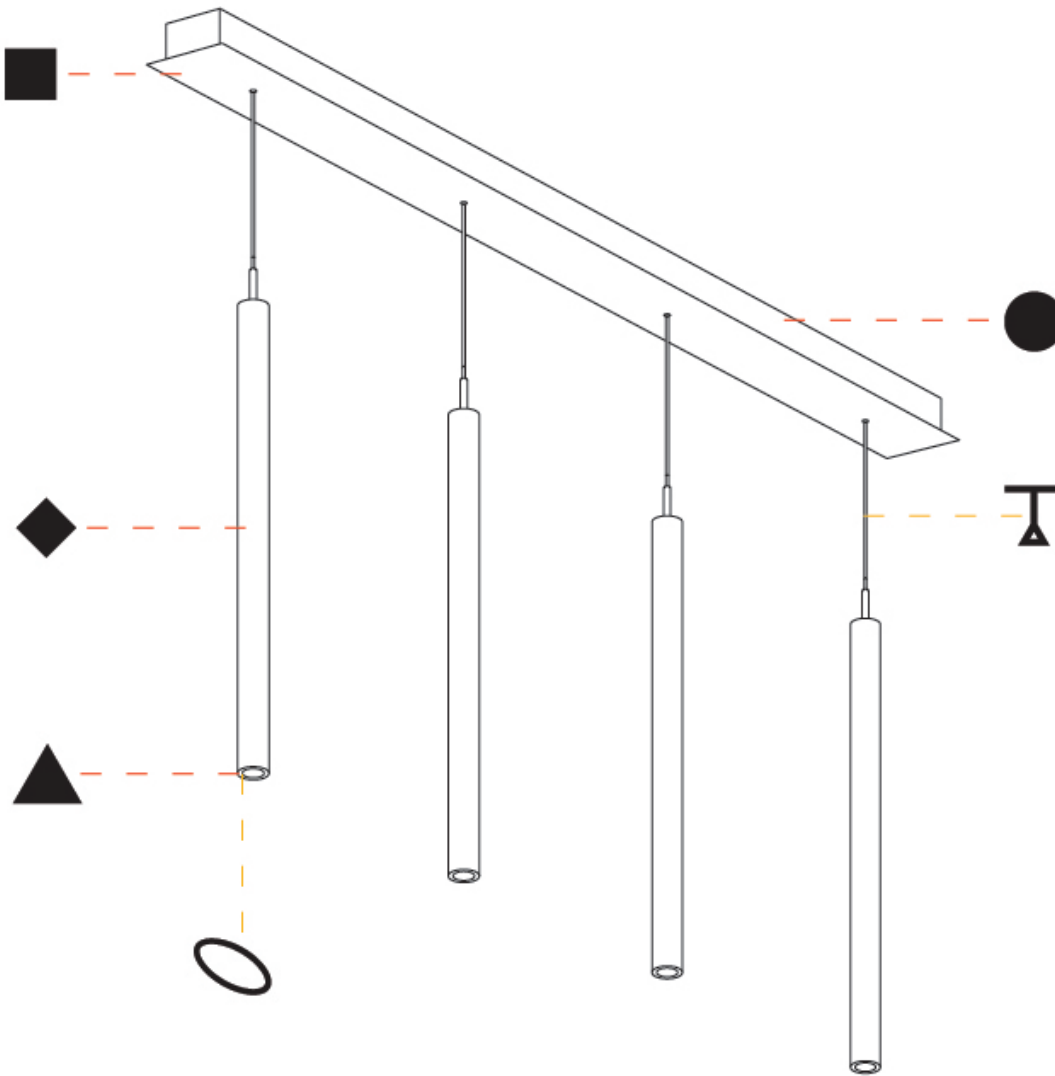

G-MINI CHANNEL HANGOVER SUSPENSION

A300617-

PROJECT	_____
TYPE	_____
SPECIFIER	_____
QUANTITY	_____
DATE	_____

A