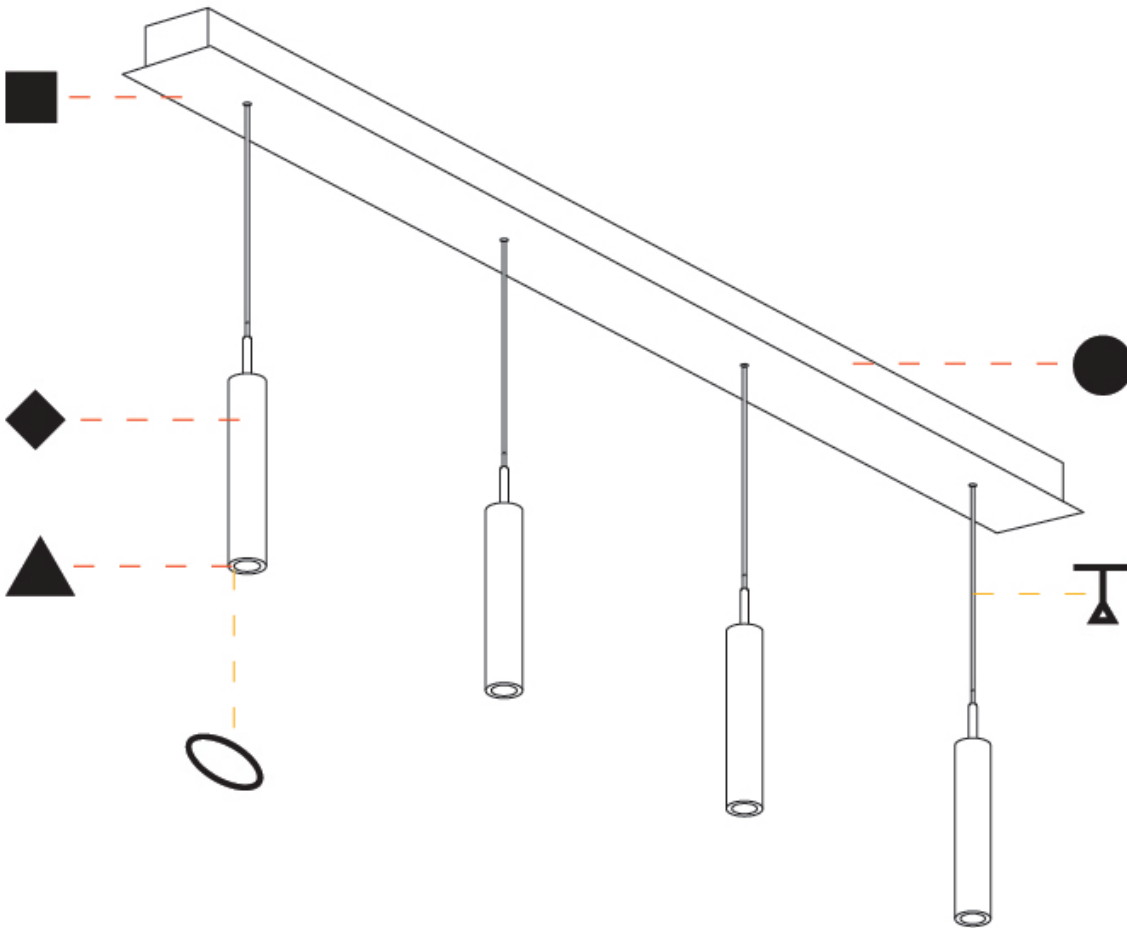

A

G-MINI CHANNEL HANGOVER SUSPENSION

A300616-

base number LED Dimming Finishes (Diamond) Finishes (Triangle) Finishes (Circle) Finish Options Shine Ring Beam Angle Options Cable Options

- To build a product code in our configurator select the specify button on the base model # product page
- To build a manual product code on this datasheet choose from the options listed below in blue font and add the suffix to the base model #